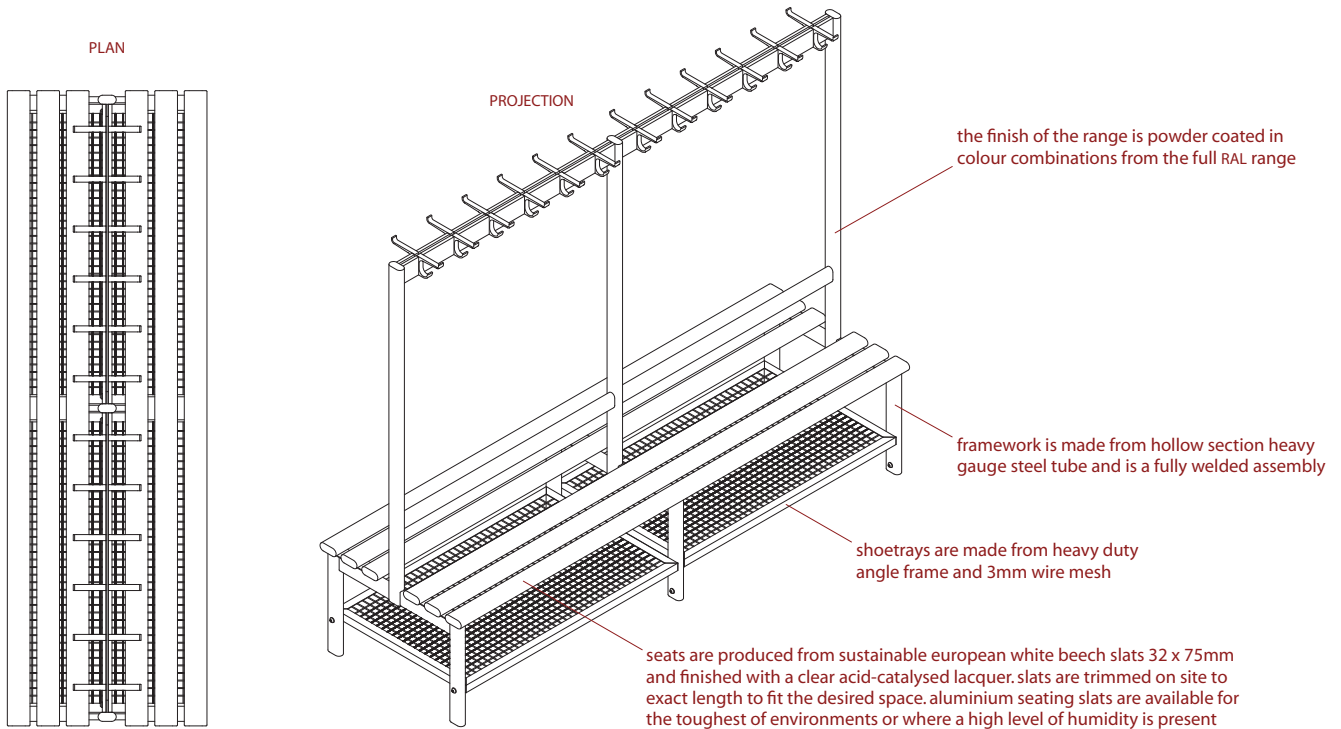

variset VZ range

double sided island bench with hooks, backrest and shoetray

VZ2

N10 GENERAL FIXTURES/FURNISHINGS/EQUIPMENT

VZ2 170 BENCHES For Changing Rooms

MANUFACTURER AJ Binns Limited, Harvest House, Cranborne Road, Potters Bar, Hertfordshire, EN6 3JF. Telephone 01707 855 555 fax 01707 857 56

email enq@ajbinns.com web www.ajbinns.com

PRODUCT REFERENCE Binns VZ2 Bench Unit. A double sided island bench unit with hooks, bench seats with 3 slats each side, a shoetray and backrest.

MATERIAL Mild Steel

FINISH/COLOUR Powder Coated

FITTINGS Beech Slats/Powder Coated Aluminium Slats

binns

variset **benches, hooks, hangers & shelves** for changing rooms & cloakrooms
variset® is designed by Royal Designer for Industry Kenneth Grange CBE, RDI