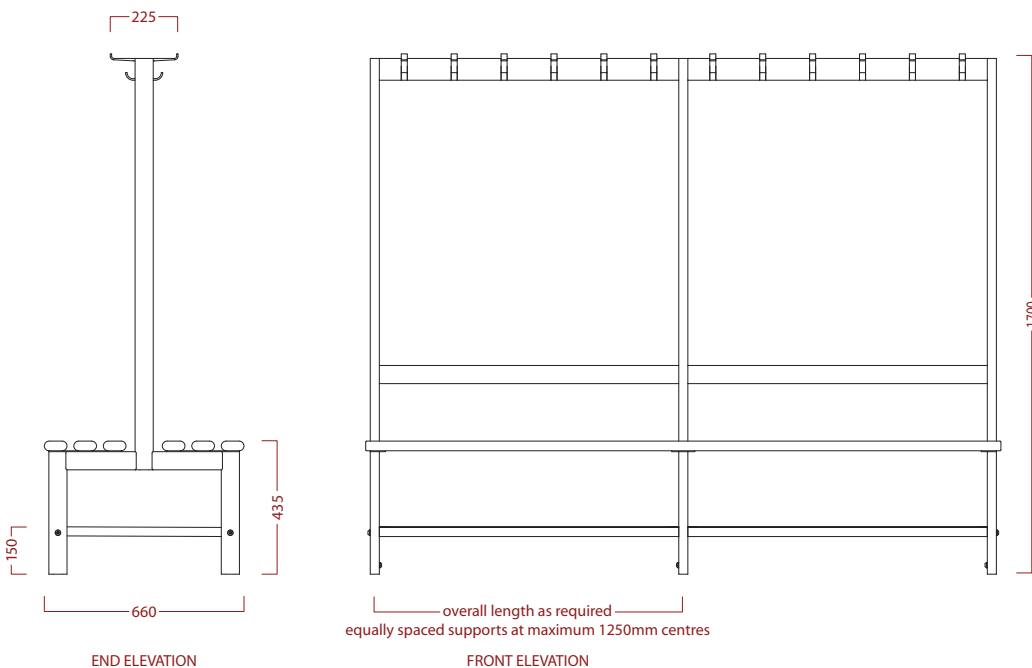

variset VZ range

double sided island bench with hooks, backrest and shoetray

VZ2

N10 GENERAL FIXTURES/FURNISHINGS/EQUIPMENT

VZ2 170 BENCHES For Changing Rooms

MANUFACTURER AJ Binns Limited, Harvest House, Cranborne Road, Potters Bar, Hertfordshire, EN6 3JF. Telephone 01707 855 555 fax 01707 857 56

email enq@ajbinns.com web www.ajbinns.com

PRODUCT REFERENCE Binns VZ2 Bench Unit. A double sided island bench unit with hooks, bench seats with 3 slats each side, a shoetray and backrest.

MATERIAL Mild Steel

FINISH/COLOUR Powder Coated

FITTINGS Beech Slats/Powder Coated Aluminium Slats

binns

variset **benches, hooks, hangers & shelves** for changing rooms & cloakrooms
variset® is designed by Royal Designer for Industry Kenneth Grange CBE, RDI

AJ Binns Limited

Harvest House, Cranborne Road
Potters Bar, Hertfordshire EN6 3JF
Telephone 01707 85 5555 Fax 01707 85 7565
email enq@ajbinns.com
web www.ajbinns.com