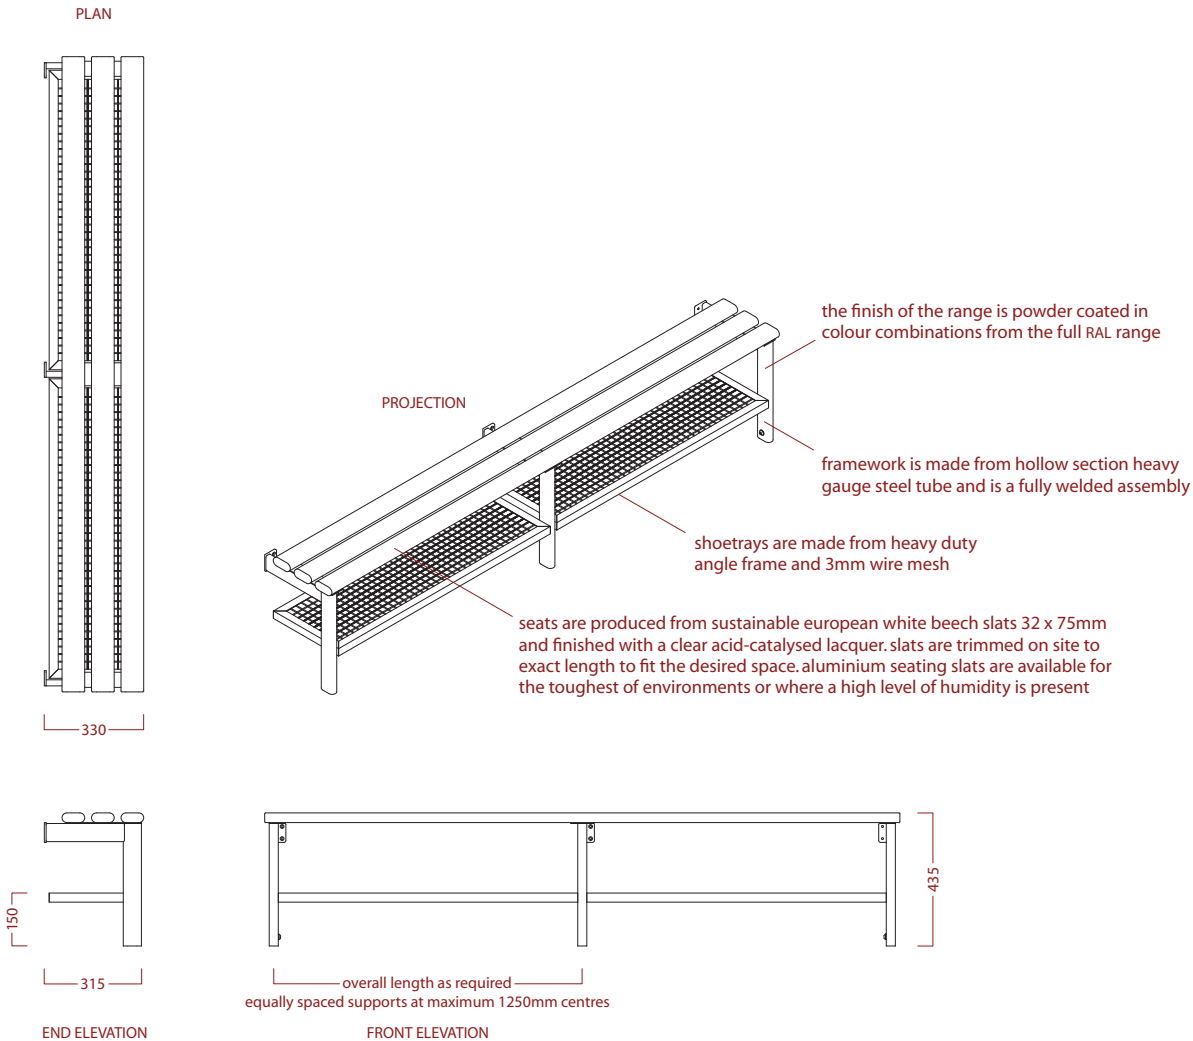

variset VZ range
wall bench with three slats
and shoetray for low density walls

VZ8

N10 GENERAL FIXTURES/FURNISHINGS/EQUIPMENT

VZ8 170 BENCHES For Changing Rooms

MANUFACTURER AJ Binns Limited, Harvest House, Cranborne Road, Potters Bar, Hertfordshire, EN6 3JF. Telephone 01707 855 555 fax 01707 857 56

email enq@ajbinns.com web www.ajbinns.com

PRODUCT REFERENCE Binns VZ8 Bench Unit. A wall/floor bench unit with 3 slats and shoetray.

MATERIAL Mild Steel

FINISH/COLOUR Powder Coated

FITTINGS Beech Slats/Powder Coated Aluminium Slats