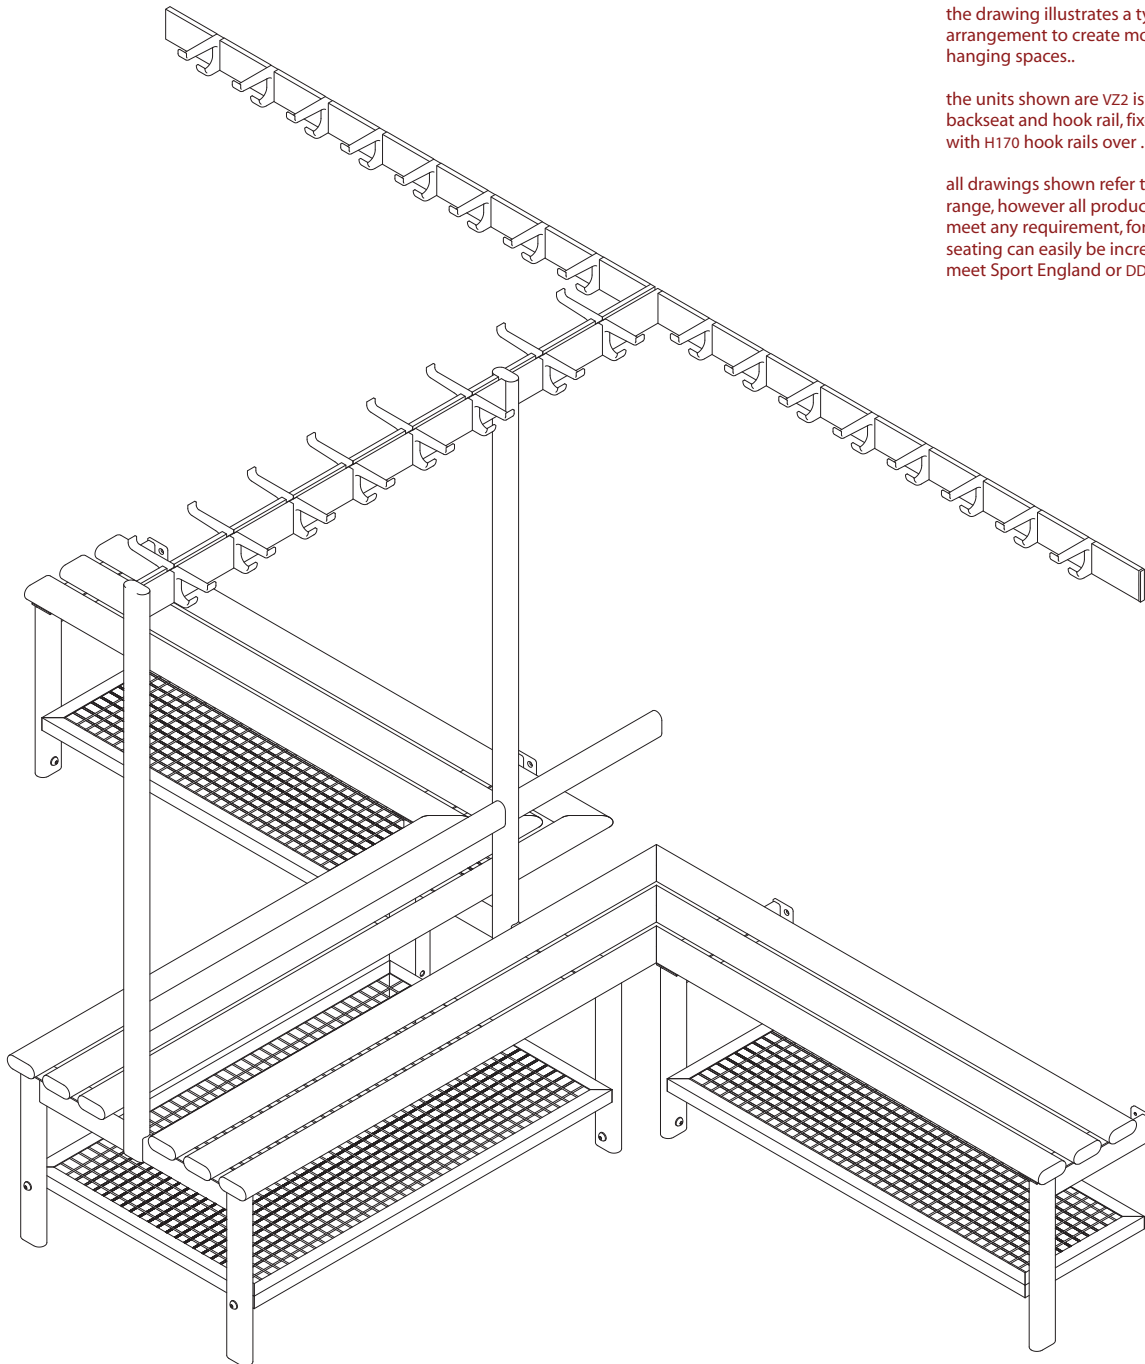

variset VZ range
configurations to meet specific
client requirements

semi-island

the drawing illustrates a typical semi-island arrangement to create more seating and hanging spaces..

the units shown are VZ2 island unit with shoe tray, backseat and hook rail, fixed into VZ8 bench unit with H170 hook rails over .

all drawings shown refer to our standard Variset range, however all products can be specified to meet any requirement, for example, three slat seating can easily be increased to four or five to meet Sport England or DDA regulations.