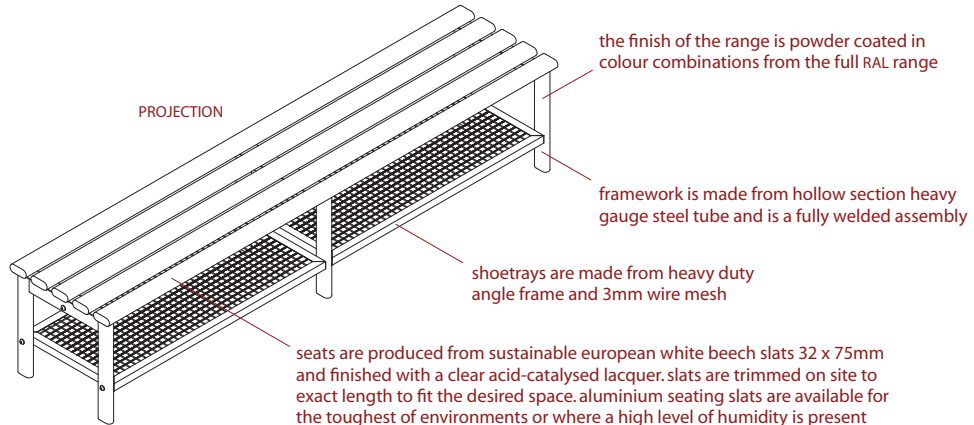

variset VZ range
single width island bench seat
with five slats and shoetray

VZ6

PLAN

465

PROJECTION

150

435

END ELEVATION

email enq@ajbinns.com web www.ajbinns.com

PRODUCT REFERENCE Binns VZ6 Bench Unit. Island bench unit with shoetray.

MATERIAL Mild Steel

FINISH/COLOUR Powder Coated

FITTINGS Beech Slats/Powder Coated Aluminium Slats