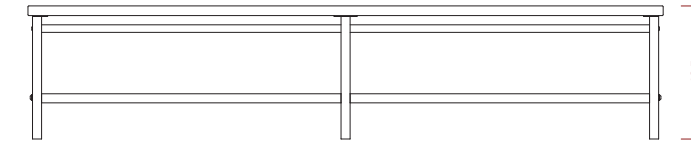

variset VZ range
single width island bench seat
with five slats and shoetray

VZ6

PLAN

465

PROJECTION

150

435

END ELEVATION

435

overall length as required
equally spaced supports at maximum 1250mm centres

FRONT ELEVATION

N10 GENERAL FIXTURES/FURNISHINGS/EQUIPMENT

VZ6 170 BENCHES For Changing Rooms

MANUFACTURER AJ Binns Limited, Harvest House, Cranborne Road, Potters Bar, Hertfordshire, EN6 3JF. Telephone 01707 855 555 fax 01707 857 56

email enq@ajbinns.com web www.ajbinns.com

PRODUCT REFERENCE Binns VZ6 Bench Unit. Island bench unit with shoetray.

MATERIAL Mild Steel

FINISH/COLOUR Powder Coated

FITTINGS Beech Slats/Powder Coated Aluminium Slats