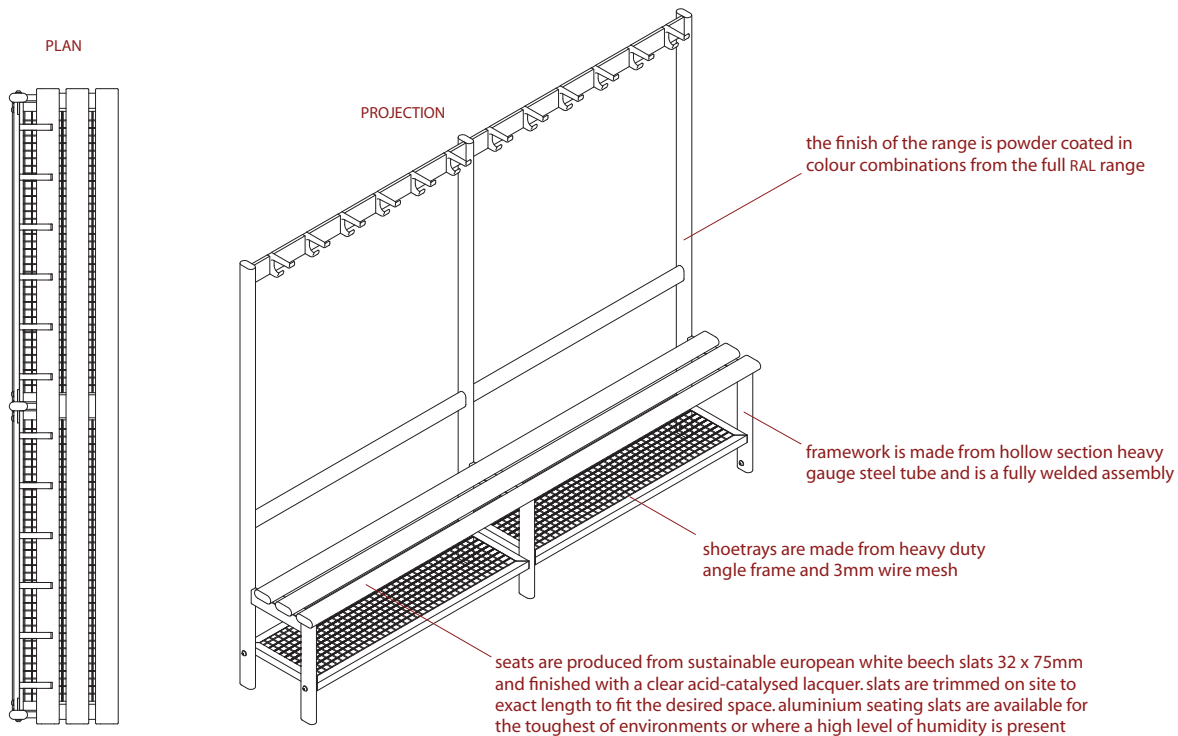

variset VZ range

single sided island bench with hooks, backrest and shoetray

VZ2A

N10 GENERAL FIXTURES/FURNISHINGS/EQUIPMENT

VZ2A 170 BENCHES For Changing Rooms

MANUFACTURER AJ Binns Limited, Harvest House, Cranborne Road, Potters Bar, Hertfordshire, EN6 3JF. Telephone 01707 855 555 fax 01707 857 56

email enq@ajbinns.com web www.ajbinns.com

PRODUCT REFERENCE Binns VZ2A Bench Unit. A single sided island bench unit with hooks, bench seats with 3 slats, a shoetray and backrest.

MATERIAL Mild Steel

FINISH/COLOUR Powder Coated

FITTINGS Beech Slats/Powder Coated Aluminium Slats

binns

variset **benches, hooks, hangers & shelves** for changing rooms & cloakrooms
variset® is designed by Royal Designer for Industry Kenneth Grange CBE, RDI

AJ Binns Limited

Harvest House, Cranborne Road
Potters Bar, Hertfordshire EN6 3JF
Telephone 01707 85 5555 Fax 01707 85 7565
email enq@ajbinns.com
web www.ajbinns.com